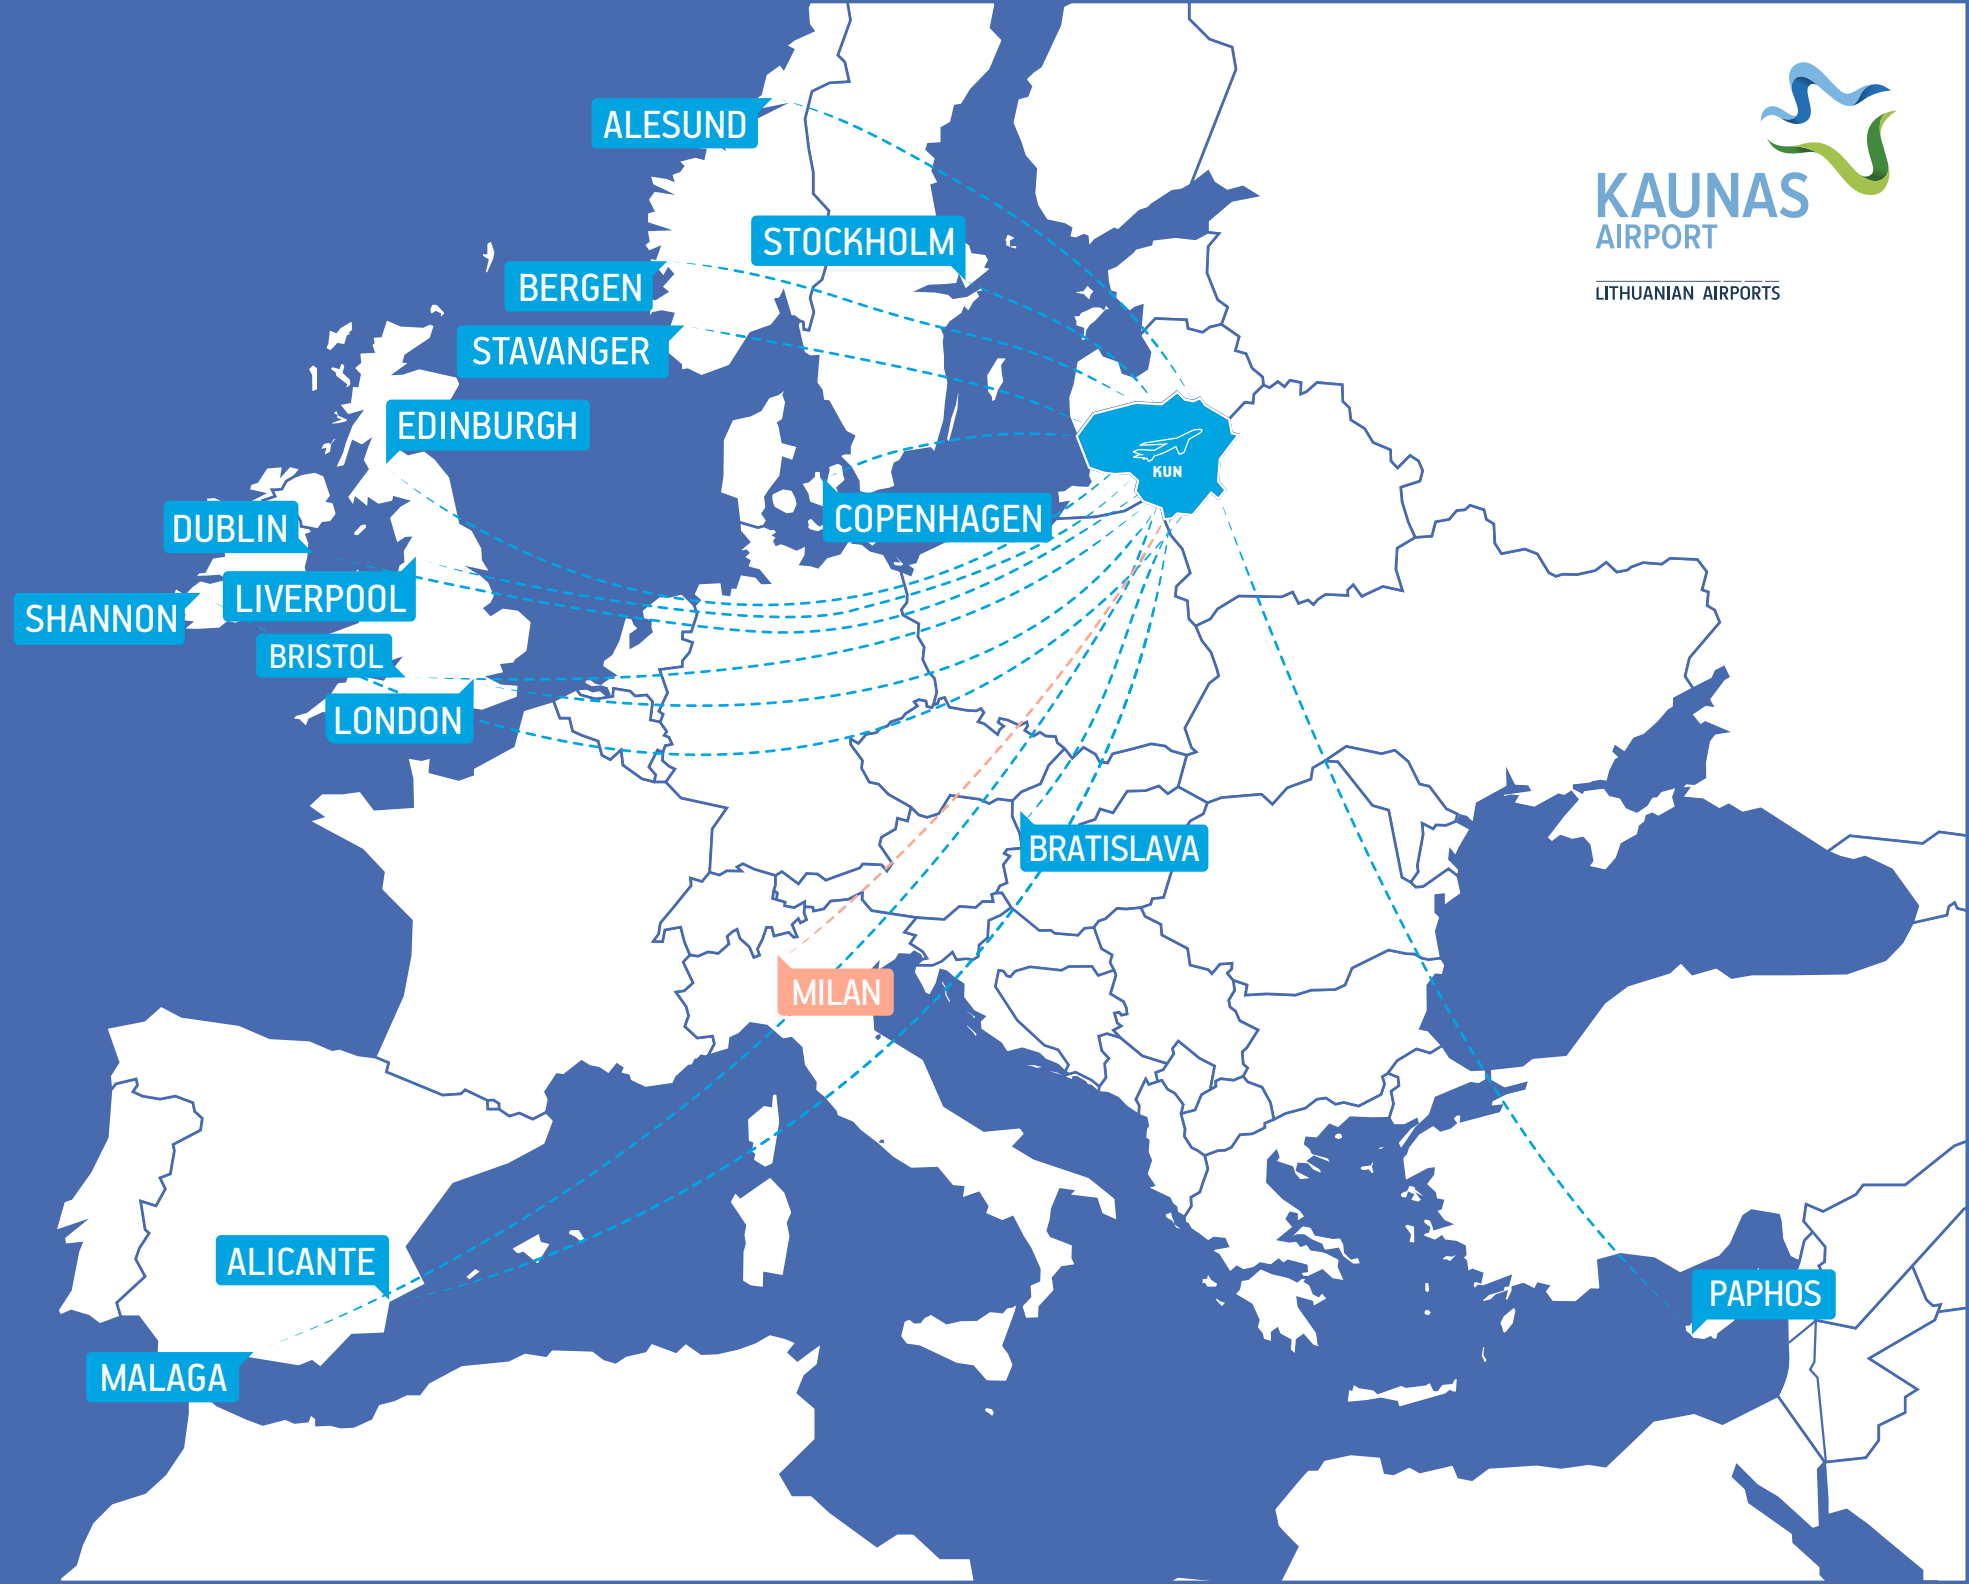

# Routes from Kaunas

## 2023/24 Winter Season

KAUNAS  
AIRPORT

LITHUANIAN AIRPORTS

### ROUTES

### AIRLINES

ALESUND (Norway)	Wizz Air
ALICANTE (Spain)	Ryanair
BERGEN (Norway)	Wizz Air
BRATISLAVA (Slovakia)	Ryanair
BRISTOL (United Kingdom)	Ryanair
COPENHAGEN (Denmark)	Ryanair
DUBLIN (Ireland)	Ryanair
EDINBURGH (United Kingdom)	Ryanair
LIVERPOOL (United Kingdom)	Ryanair
LONDON (United Kingdom)	Ryanair, Wizz Air
MALAGA (Spain)	Ryanair
MILAN (Italy)	Ryanair
PAPHOS (Cyprus)	Ryanair
SHANNON (Ireland)	Ryanair
STAVANGER (Norway)	Wizz Air
STOCKHOLM (Sweden)	Ryanair